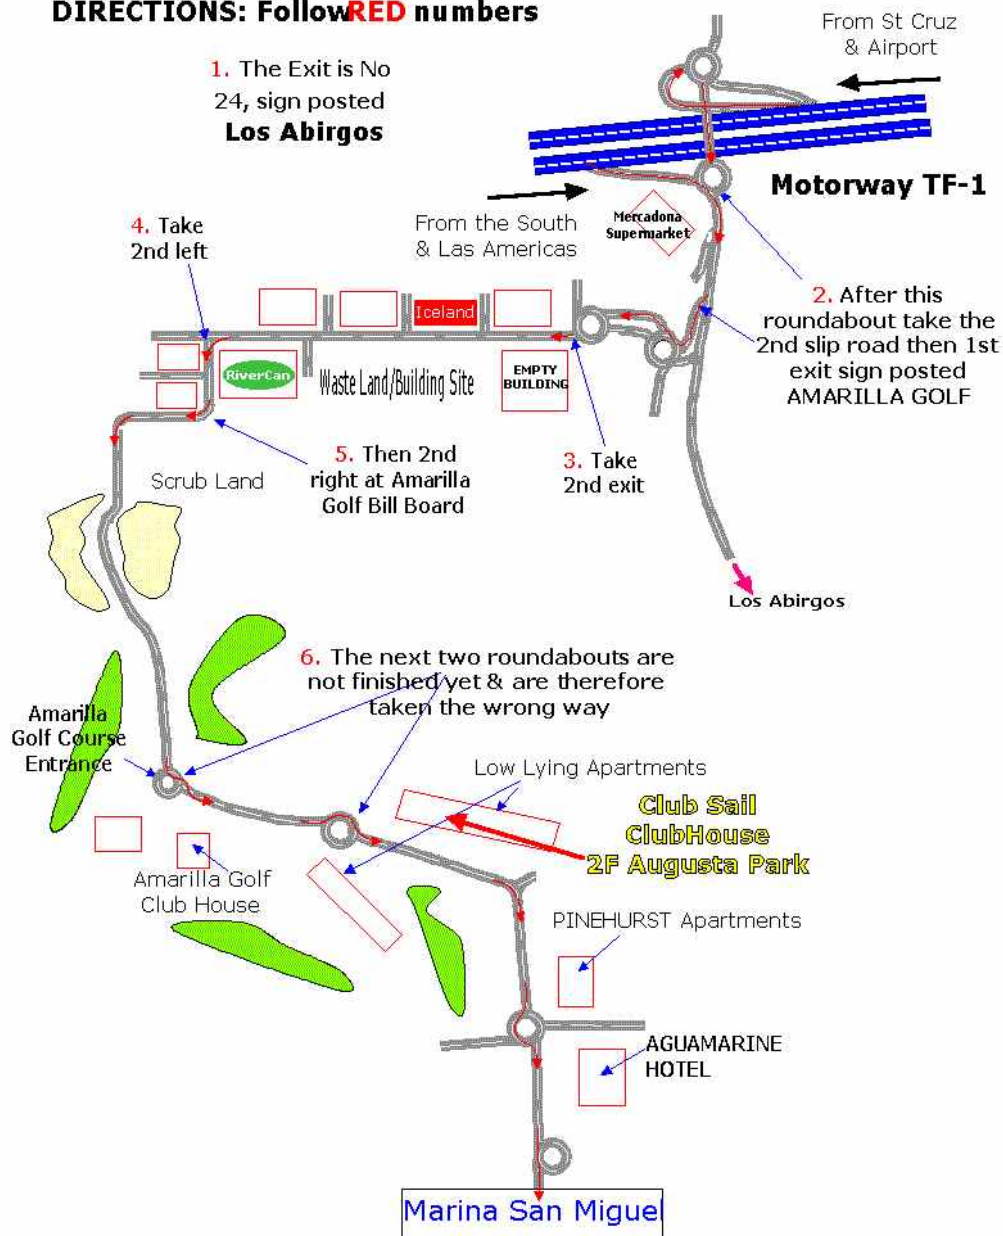

Thank you once again for booking with Club Sail Sea School.

Your Powerboat course will commence from San Miguel Marina. Please make your way there to arrive at 10am.

## DIRECTIONS: Follow **RED** numbers

On arrival at the marina you will see the office on your left hand side, and a bar (a red building) on your right. Beyond the bar are the pontoons and the yachts.

Your instructor will meet you by the bar, and will be wearing a yellow t-shirt.

If you have difficulties finding the marina the base phone number is +34 618 383 827.

Please do not hesitate to contact us if you need further information.

I do hope you enjoy your course!